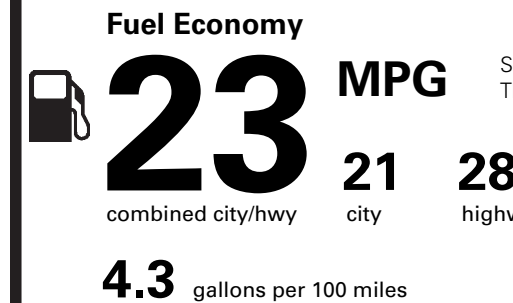

WARRANTY

- 3YR/36,000 BUMPER / BUMPER
- 5YR/60,000 POWERTRAIN
- 5YR/60,000 ROADSIDE ASSIST

INCLUDED ON THIS VEHICLE

(MSRP)

EQUIPMENT GROUP 201A

- HEATED FRONT SEATS

OPTIONAL EQUIPMENT/OTHER

2020 MODEL YEAR	
STAR WHITE	595.00
.18" SPLT-SPK SLVR PTD ALUM WH	
245/60R18 A/S BSW TIRES	
COLD WEATHER PACKAGE	495.00
.HEATED STEERING WHEEL	
.FLOOR LINERS, FRONT AND REAR	
.WINDSHIELD WIPER DE-ICER	
FORD CO-PILOT360 ASSIST+	795.00
.EVASIVE STEERING ASSIST	
.ADAPT CRUISE W/S&G & LANE CTR	
.VOICE-ACTV TOUCH-SCR NAV SYS	
CONVENIENCE PACKAGE	935.00
.PERIMETER ALARM	
.HANDS-FREE, FOOT ACTV LFTGATE	
.UNIVERSAL GARAGE DOOR OPENER	
.REMOTE START SYSTEM	
.WIRELESS CHARGING PAD	
AWD+COLD WEATHER DISC PKG	NO CHARGE
50 STATE EMISSIONS	NO CHARGE
PANORAMIC VISTA ROOF	1,595.00

PRICE INFORMATION

BASE PRICE	\$36,350.00
TOTAL OPTIONS/OTHER	4,415.00
TOTAL VEHICLE & OPTIONS/OTHER	40,765.00
DESTINATION & DELIVERY	1,095.00
TOTAL BEFORE DISCOUNTS	41,860.00
AWD+COLD WTHR PKG DISCT	- 800.00
TOTAL SAVINGS	- 800.00

EPA DOT Fuel Economy and Environment

Gasoline Vehicle

Small SUVs range from 18 to 120 MPG. The best vehicle rates 136 MPGe.

You spend **\$1,250** more in fuel costs over 5 years compared to the average new vehicle.