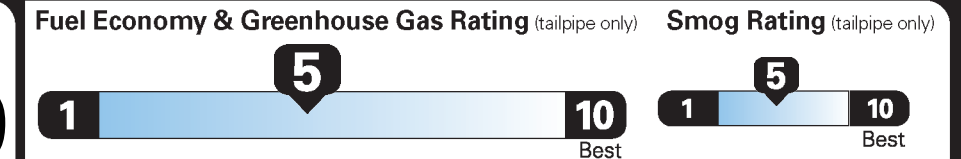

This vehicle emits 384 grams CO₂ per mile. The best emits 0 grams per mile (tailpipe only). Producing and distributing fuel also create emissions; learn more at fueleconomy.gov.

Actual results will vary for many reasons, including driving conditions and how you drive and maintain your vehicle. The average new vehicle gets 27 MPG and costs $7,500 to fuel over 5 years. Cost estimates are based on 15,000 miles per year at $2.70 per gallon. MPGe is miles per gasoline gallon equivalent. Vehicle emissions are a significant cause of climate change and smog.

fueleconomy.gov

Calculate personalized estimates and compare vehicles

GOVERNMENT 5-STAR SAFETY RATINGS

Overall Vehicle Score ★★★★★

Based on the combined ratings of frontal, side and rollover. Should ONLY be compared to other vehicles of similar size and weight.

Based on the risk of injury in a frontal impact. Should ONLY be compared to other vehicles of similar size and weight.

Based on the risk of injury in a side impact.

Based on the risk of rollover in a single-vehicle crash.

Star ratings range from 1 to 5 stars (★★★★★), with 5 being the highest.

Source: National Highway Traffic Safety Administration (NHTSA).

www.safercar.gov or 1-888-327-4236

2FMPK4J98LBA08441

WARNING: Operating, servicing and maintaining a passenger vehicle, pickup truck, van, or off-road vehicle can expose you to chemicals including engine exhaust, carbon monoxide, phthalates, and lead, which are known to the State of California to cause cancer and birth defects or other reproductive harm. To minimize exposure, avoid breathing exhaust, do not idle the engine except as necessary, service your vehicle in a well-ventilated area and wear gloves or wash your hands frequently when servicing your vehicle. For more information go to www.P65Warnings.ca.gov/passenger-vehicle.

SCAN OR TEXT 2FLBA08441 TO 48028

www.ford.com/help/privacy-terms/

RAMP ONE	CK60	CONVOY	TOTAL MSRP $41,060.00
RAMP TWO	ITEM #: 48-S010 O/T 2		

Whether you decide to lease or finance your vehicle, you'll find the choices that are right for you. See your dealer for details or visit www.ford.com/finance.

This label is affixed pursuant to the Federal Automobile Information Disclosure Act. Gasoline, License, and Title Fees, State and Local taxes are not included. Dealer installed options or accessories are not included unless listed above.

KK181 N RB 2X 015 000301 10 18 19